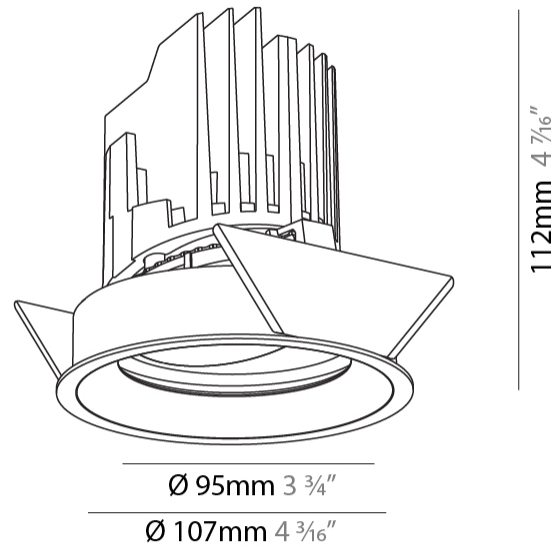

GENERAL

Series: Bioniq
 Subseries: Bioniq Round Adjustable
 Brand: Prolicht
 Division: Architectural
 Mounting Type: Recessed
 Mounting Location: Ceiling
 Subcategory: Downlight

PHYSICAL

Shape: Round
 Diameter (mm): 107
 Diameter (in): 4 3/16
 Height (mm): 112
 Height (in): 4 7/16
 Ceiling Thickness (mm): 10 / 12.5 / 15
 Ceiling Thickness (in): 3/8 or 1/2 or 9/16
 Min. Recessing Depth (mm): 130
 Min. Recessing Depth (in): 5 1/8
 Light Distribution: Adjustable / Downlight
 Weight (kg): 0.47
 Weight (lbs): 1.04
 Fixture Finish: SSR / BKV / CWI / CRY / HAB / LAG / UFT / ITA / RUA / RUR / MIC / FTG / MYG / TWT / LOD / PUS / FRO / FUP / KIA / POP / BLS / SPG / MEY / GOH / GUM / CHC / COM / ABZ / JAG / OBR / MOS / ROR
 Fixture Material: Aluminum Die Cast
 Cut-out Measurements: 98mm / 3 7/8"

OPTICAL

Reflector°: 10
 Adjustability: Rotational 355°; Tilt 30°

RATINGS AND CERTIFICATIONS

Certified By: Certified for North American Standards
 IP rating: IP20

BIONIQ ROUND ADJUSTABLE RECESSED

A35224-

PROJECT _____