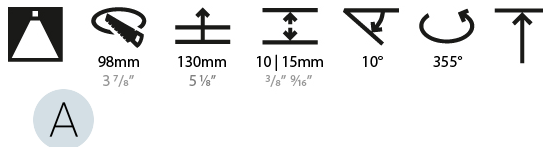

OPTICAL

Reflector°: 10
 Adjustability: Rotational 355°; Tilt 10°

RATINGS AND CERTIFICATIONS

Certified By: Certified for North American Standards
 IP rating: IP20

112mm 4 7/16"

Ø 95mm 3 3/4"

Ø 107mm 4 3/16"

BIONIQ ROUND SEMI ADJUSTABLE RECESSED