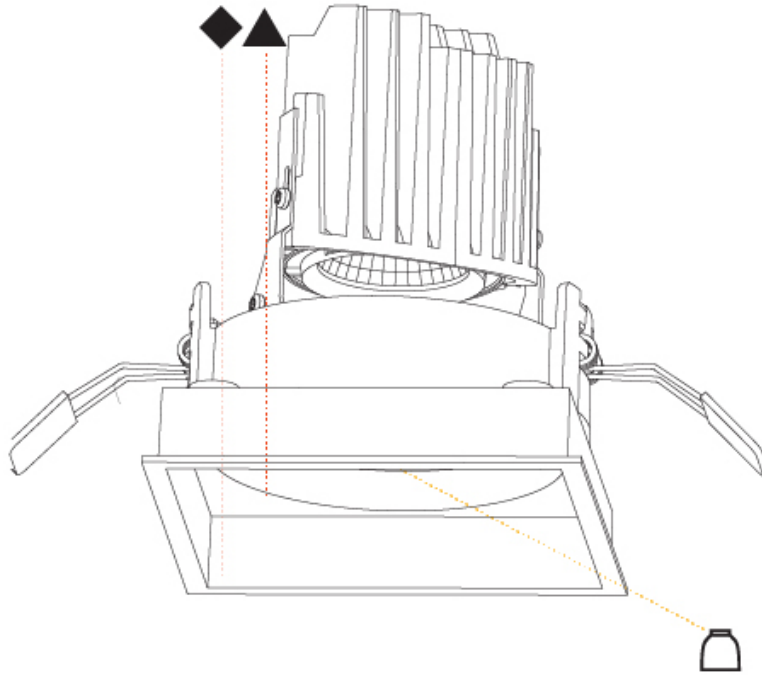

BIONIQ ROUND ADJUSTABLE RECESSED

A35224-

PROJECT _____

TYPE _____

SPECIFIER _____

QUANTITY _____

DATE _____

A