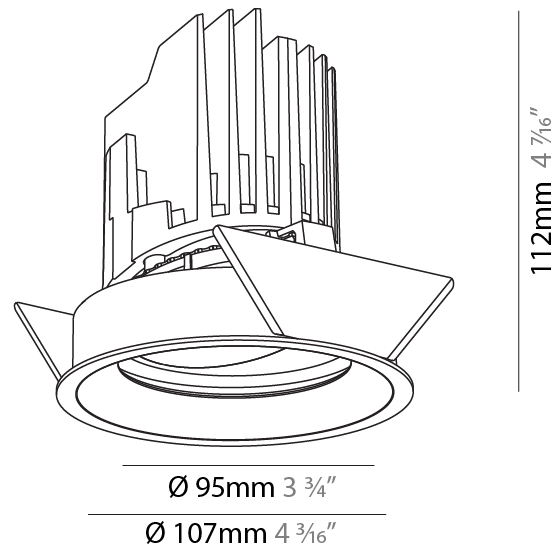

GENERAL

Series: Bioniq
 Subseries: Bioniq Round Adjustable
 Brand: Prolicht
 Division: Architectural
 Mounting Type: Recessed
 Mounting Location: Ceiling
 Subcategory: Downlight

PHYSICAL

Shape: Round
 Diameter (mm): 107
 Diameter (in): 4 3/16
 Height (mm): 112
 Height (in): 4 7/16
 Ceiling Thickness (mm): 10 / 12.5 / 15
 Ceiling Thickness (in): 3/8 or 1/2 or 9/16
 Min. Recessing Depth (mm): 130
 Min. Recessing Depth (in): 5 1/8
 Light Distribution: Adjustable / Downlight
 Weight (kg): 0.47
 Weight (lbs): 1.04
 Fixture Finish: SSR / BKV / CWI / CRY / HAB / LAG / UFT / ITA / RUA / RUR / MIC / FTG / MYG / TWT / LOD / PUS / FRO / FUP / KIA / POP / BLS / SPG / MEY / GOH / GUM / CHC / COM / ABZ / JAG / OBR / MOS / ROR
 Fixture Material: Aluminum Die Cast
 Cut-out Measurements: 98mm / 3 7/8"

OPTICAL

Reflector°: 10
 Optic°: Lens Pack - No Lens
 Adjustability: Rotational 355°; Tilt 30°

RATINGS AND CERTIFICATIONS

Certified By: Certified for North American Standards
 IP rating: IP20

					
98mm 3 7/8"	130mm 5 1/8"	10 15mm 3/8" 9/16"	30°	355°	↑